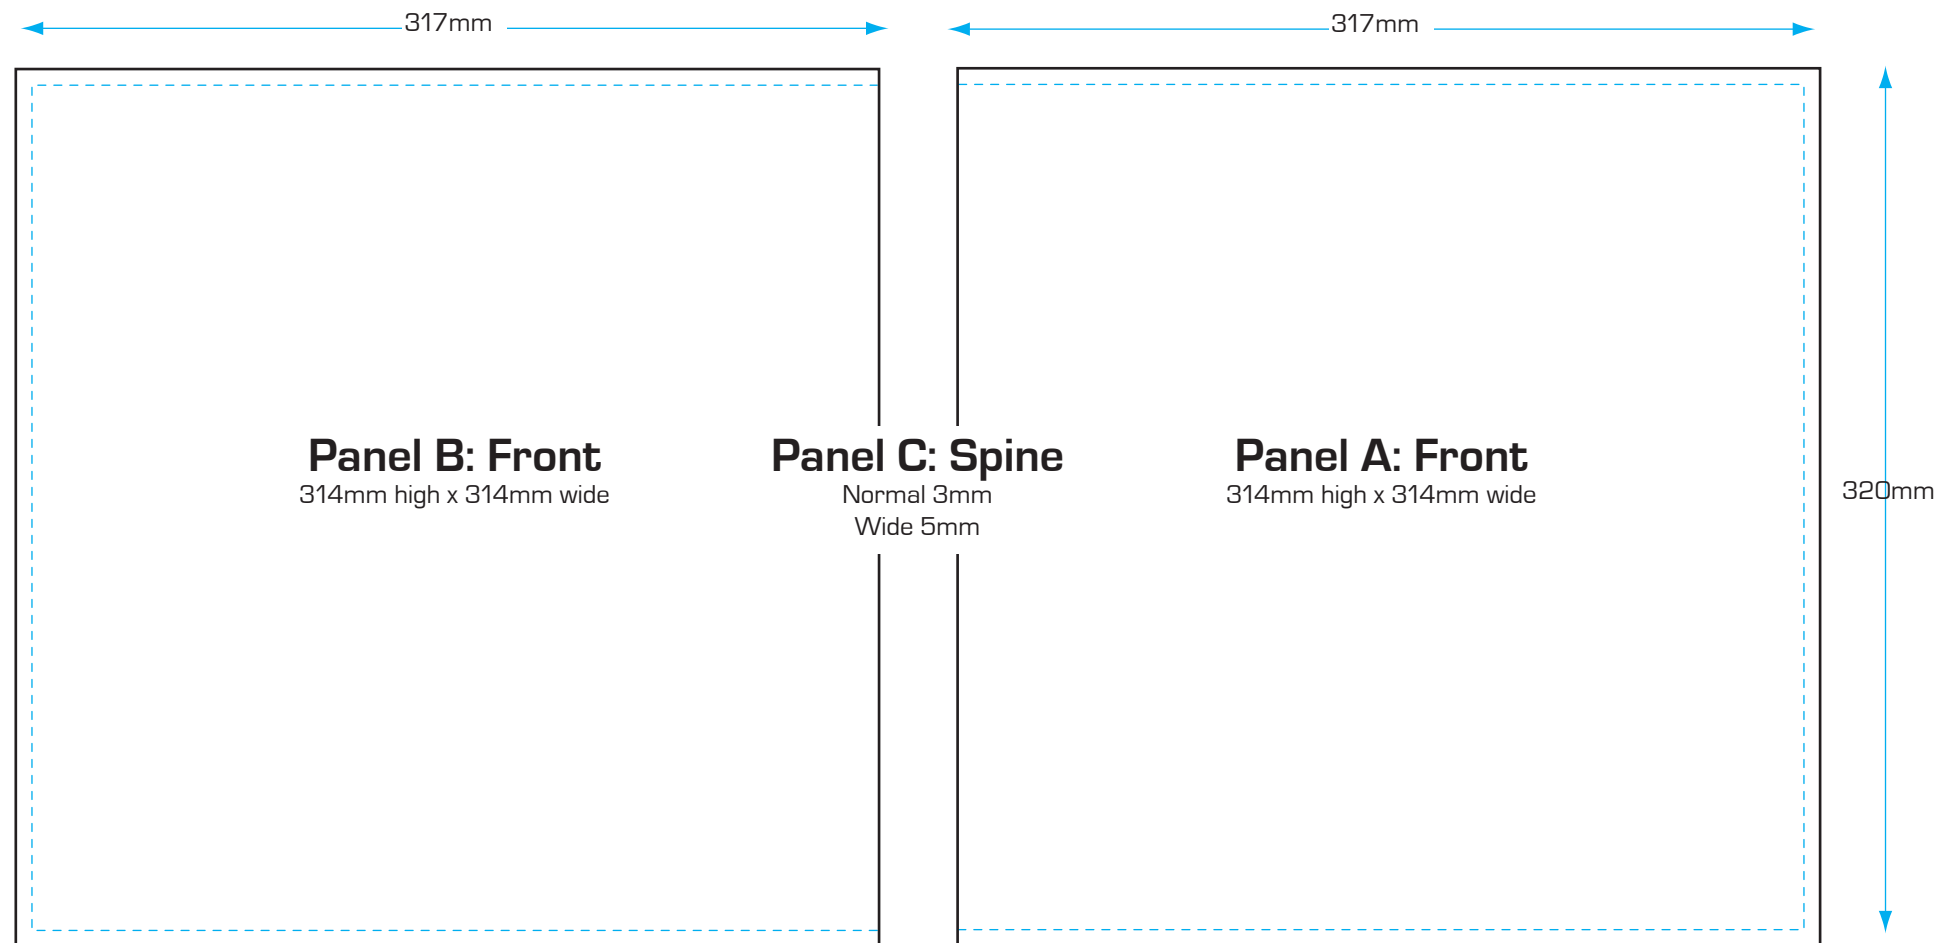

# 12" LP Single Sleeve (with spine)

6mm bleed on all outer edges  
Do not show edge of sleeve (shown by a dotted line) on artwork