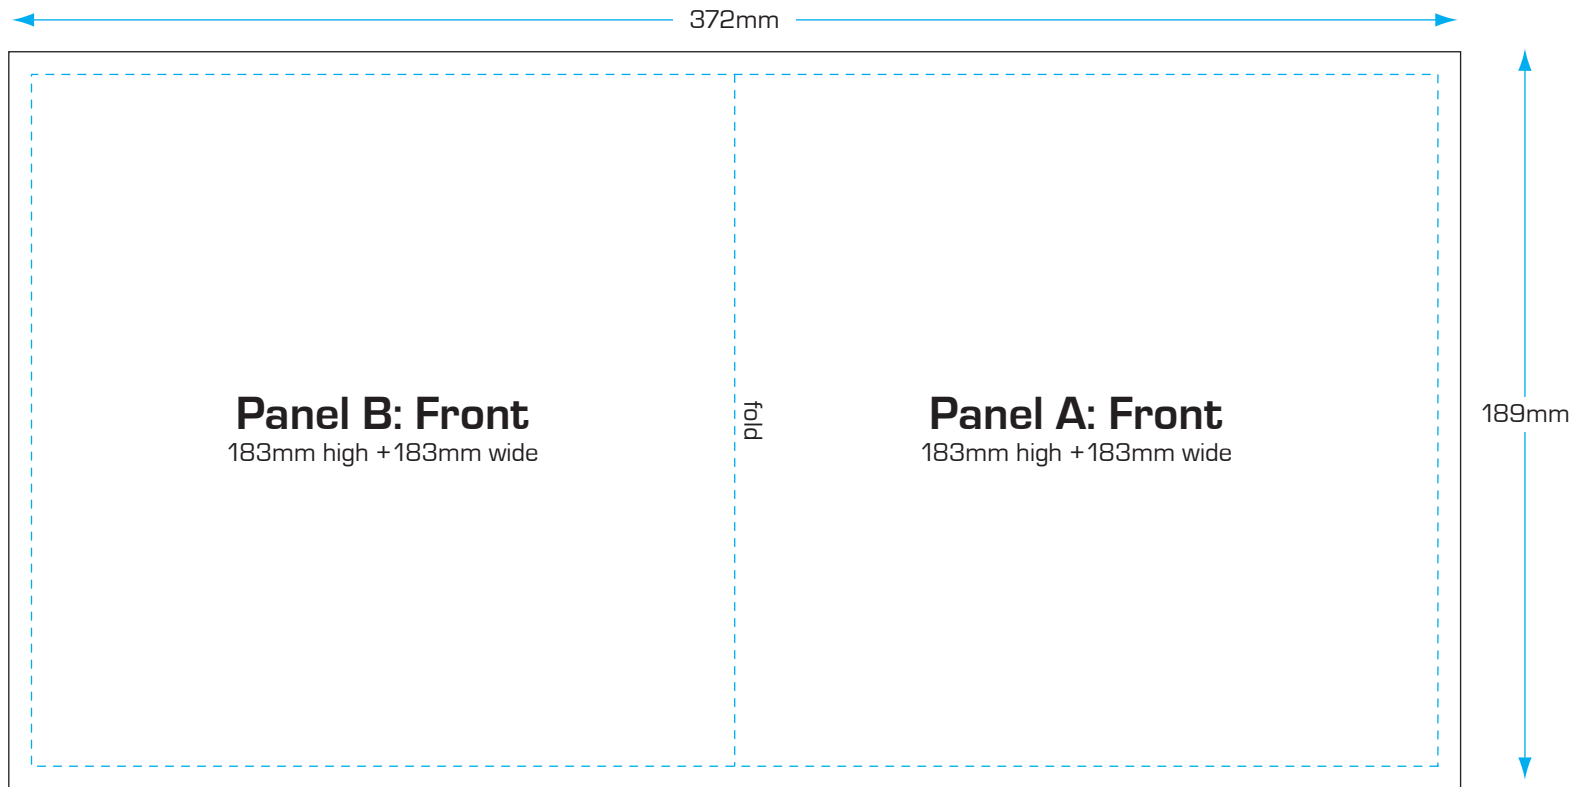

7" Single Sleeve

3mm bleed on all outer edges
Do not show edge of sleeve (shown by a dotted line) on artwork