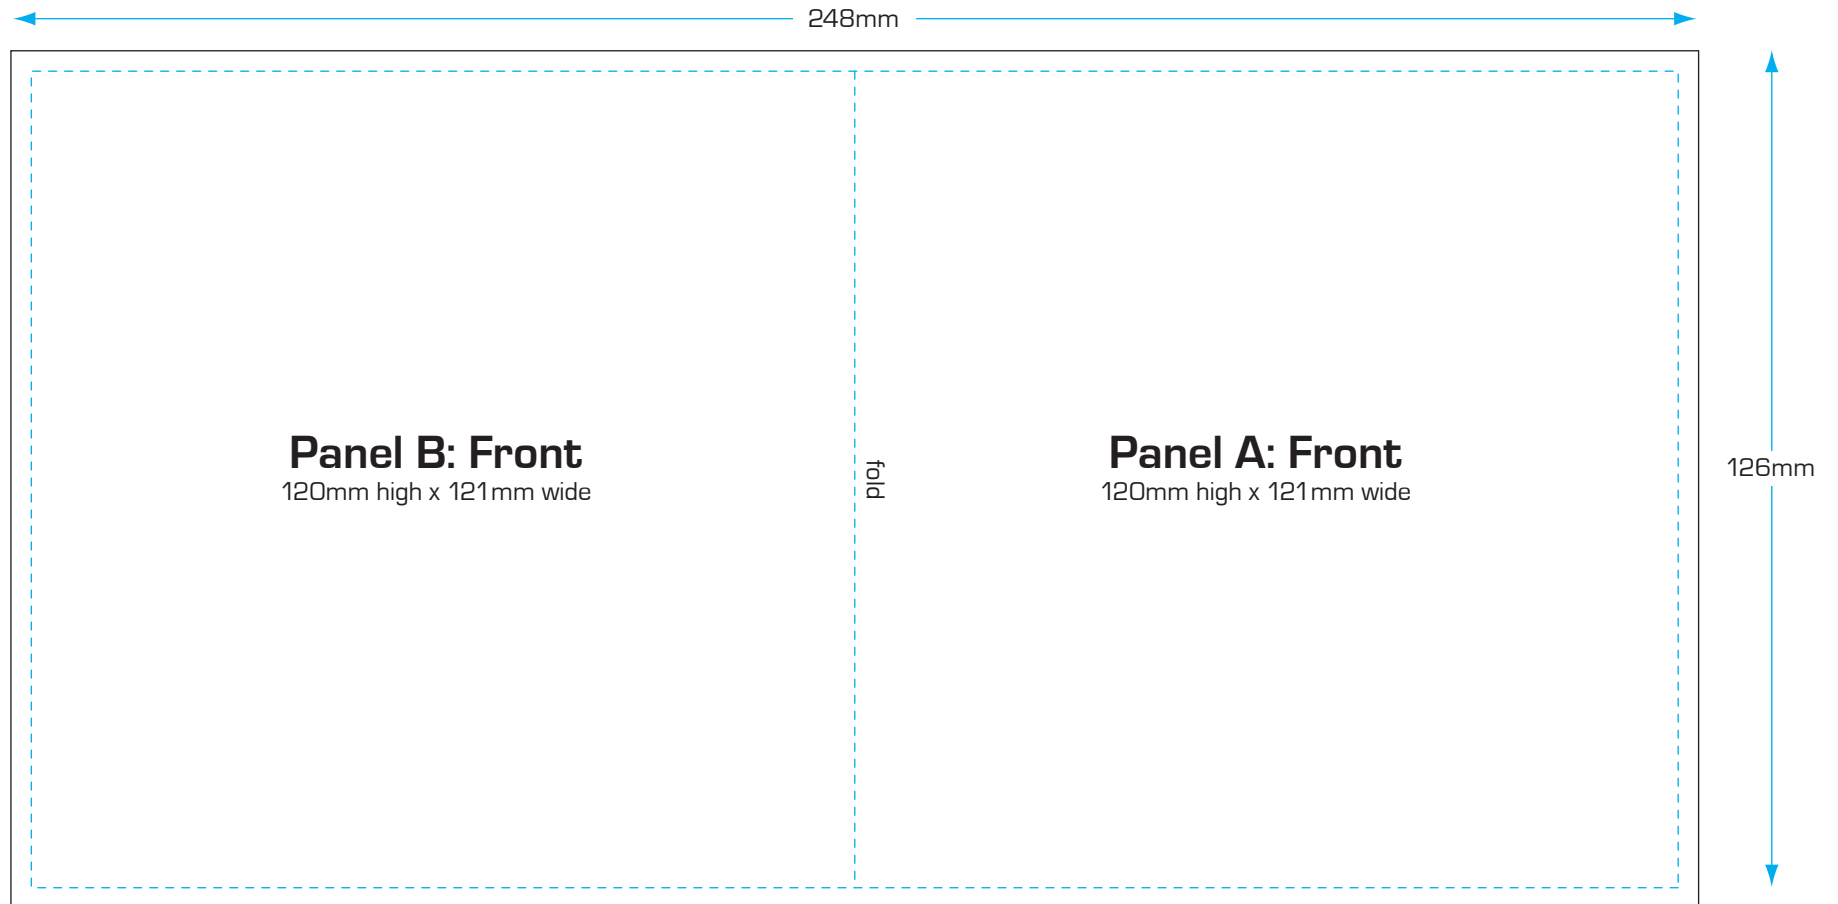

Standard CD Booklet

3mm bleed on all outer edges
Do not show edge of sleeve (shown by a dotted line) on artwork